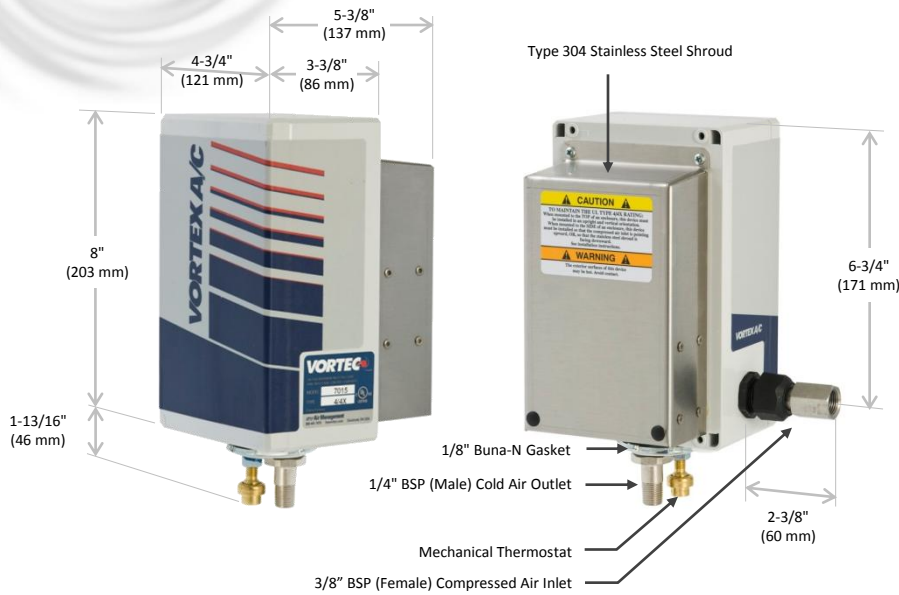

Vortex A/C Enclosure Cooler

Models 77x5 and 70x5 (NEMA 4/4X)

SPECIFICATIONS

Product	Thermostat	Includes filter?	Cooling Capacity	
			BTU/hr	Watts
7715	Mechanical	Yes	900	264
7015	Mechanical	No	900	264
7725	Mechanical	Yes	1500	440
7025	Mechanical	No	1500	440
7735	Mechanical	Yes	2500	733
7035	Mechanical	No	2500	733

Notes: Specifications are for 100 psig (6.9 bar) compressed air
Cold Air Ducting Kits and Cold Air Mufflers included with 77x5 and 70x5