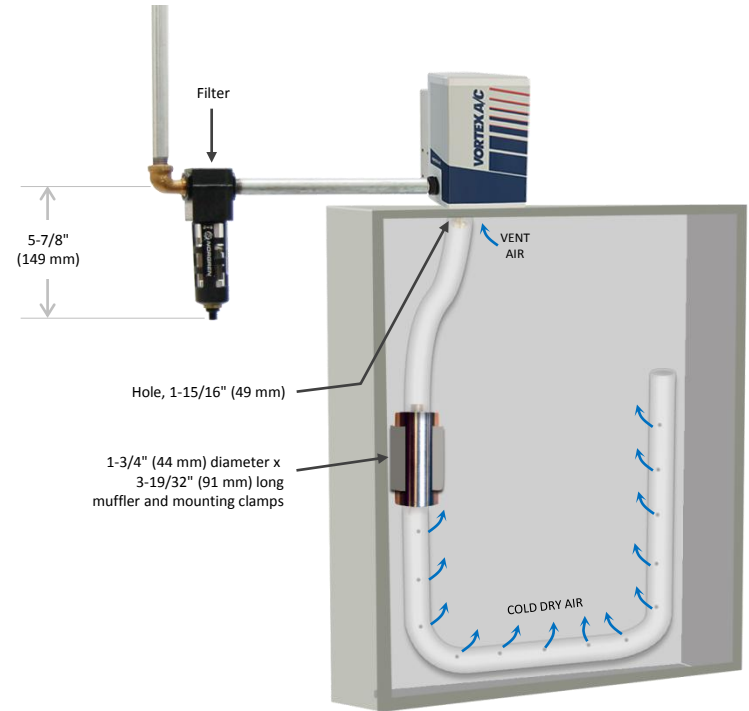

Vortex A/C Enclosure Cooler

Models 77x5 and 70x5 (NEMA 4/4X)

SPECIFICATIONS

Product	Thermostat	Includes filter?	Cooling Capacity	
			BTU/hr	Watts
7715	Mechanical	Yes	900	264
7015	Mechanical	No	900	264
7725	Mechanical	Yes	1500	440
7025	Mechanical	No	1500	440
7735	Mechanical	Yes	2500	733
7035	Mechanical	No	2500	733

Notes: Specifications are for 100 psig (6.9 bar) compressed air
Cold Air Ducting Kits and Cold Air Mufflers included with 77x5 and 70x5